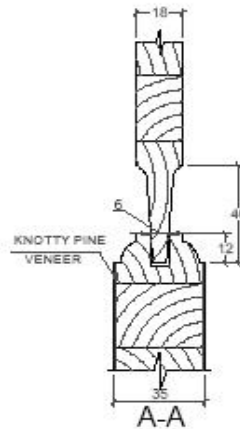

SUMMIT
6P - KNOTTY

SINGLE RAISE
PANEL PROFILE

24" - 610mm	106	151	96	151	106
26" - 660mm	106	176	96	176	106
28" - 711mm	106	201.5	96	201.5	106
30" - 762mm	106	227	96	227	106
32" - 813mm	106	252.5	96	252.5	106
34" - 864mm	106	278	96	278	106
36" - 914mm	106	303	96	303	106

ALL MEASUREMENTS ARE IN
MILLIMETERS

	SUMMIT 6P - KNOTTY	
	APROV	COMERCIAL
		DES. PRODUTO
		ENGENHARIA
DATE	19/01/05	

6 Panel Knotty (6'8")