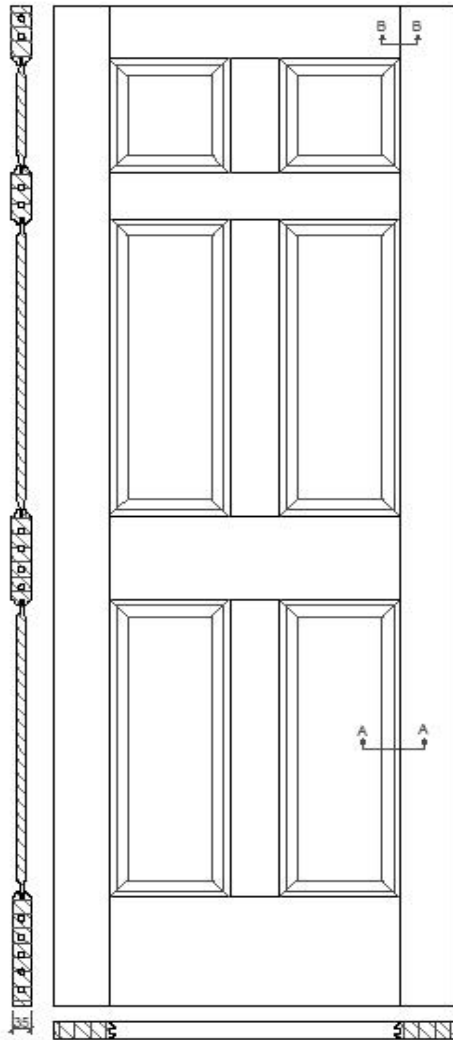

SUMMIT
6P - KNOTTY

SINGLE RAISE
PANEL PROFILE

24" - 610mm	106	151	96	151	106
26" - 660mm	106	176	96	176	106
28" - 711mm	106	201.5	96	201.5	106
30" - 762mm	106	227	96	227	106
32" - 813mm	106	252.5	96	252.5	106
34" - 864mm	106	278	96	278	106
36" - 914mm	106	303	96	303	106

ALL MEASUREMENTS ARE IN
MILLIMETERS

	SUMMIT 6P - KNOTTY	
	APROV	COMERCIAL
		DES. PRODUTO
		ENGENHARIA
DATE	19/01/05	

6 Panel Knotty (6'8")