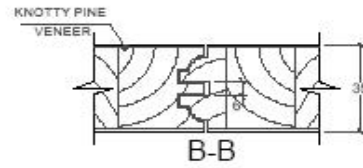

SUMMIT
6P - KNOTTY

SINGLE RAISE
PANEL PROFILE

24" - 610mm	106	151	96	151	106
26" - 660mm	106	176	96	176	106
28" - 711mm	106	201.5	96	201.5	106
30" - 762mm	106	227	96	227	106
32" - 813mm	106	252.5	96	252.5	106
34" - 864mm	106	278	96	278	106
36" - 914mm	106	303	96	303	106

ALL MEASUREMENTS ARE IN
MILLIMETERS

	SUMMIT 6P - KNOTTY	
	APROV	COMERCIAL
		DES. PRODUTO
		ENGENHARIA
DATE	19/01/05	

6 Panel Knotty (6'8")