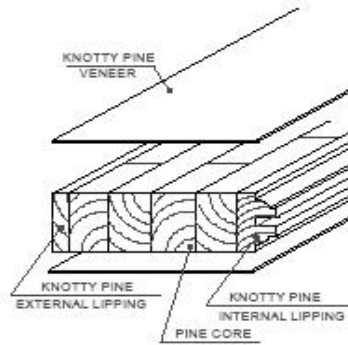

SUMMIT
6P - KNOTTY

SINGLE RAISE
PANEL PROFILE

24" - 610mm	106	151	96	151	106
26" - 660mm	106	176	96	176	106
28" - 711mm	106	201.5	96	201.5	106
30" - 762mm	106	227	96	227	106
32" - 813mm	106	252.5	96	252.5	106
34" - 864mm	106	278	96	278	106
36" - 914mm	106	303	96	303	106

ALL MEASUREMENTS ARE IN
MILLIMETERS

	SUMMIT 6P - KNOTTY	
	APROV	COMERCIAL
		DES. PRODUTO
		ENGENHARIA
DATE	19/01/05	

6 Panel Knotty (6'8")